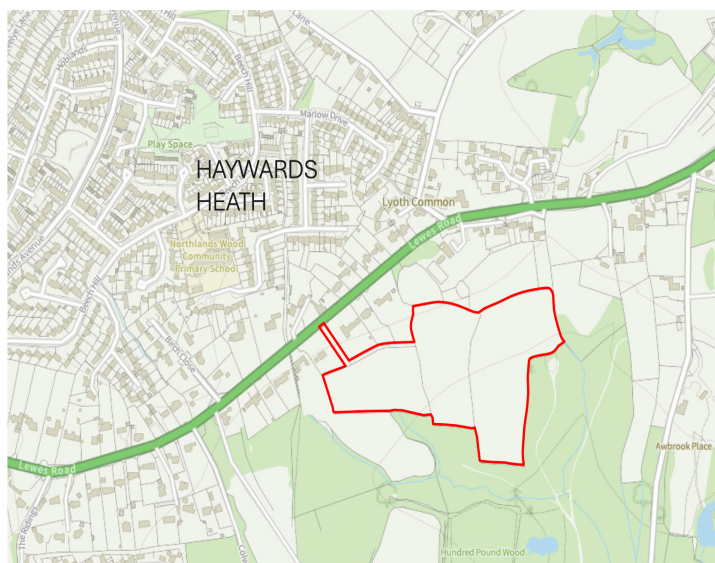

Site location shown in red

Welcome to our online exhibition showcasing Miller Homes' draft proposals for land on the northern edge of North Colwell Farm. This exhibition invites local residents to review the draft plans and provide feedback to help refine the proposals. We expect to submit an outline planning application to Mid Sussex District Council in early 2025.